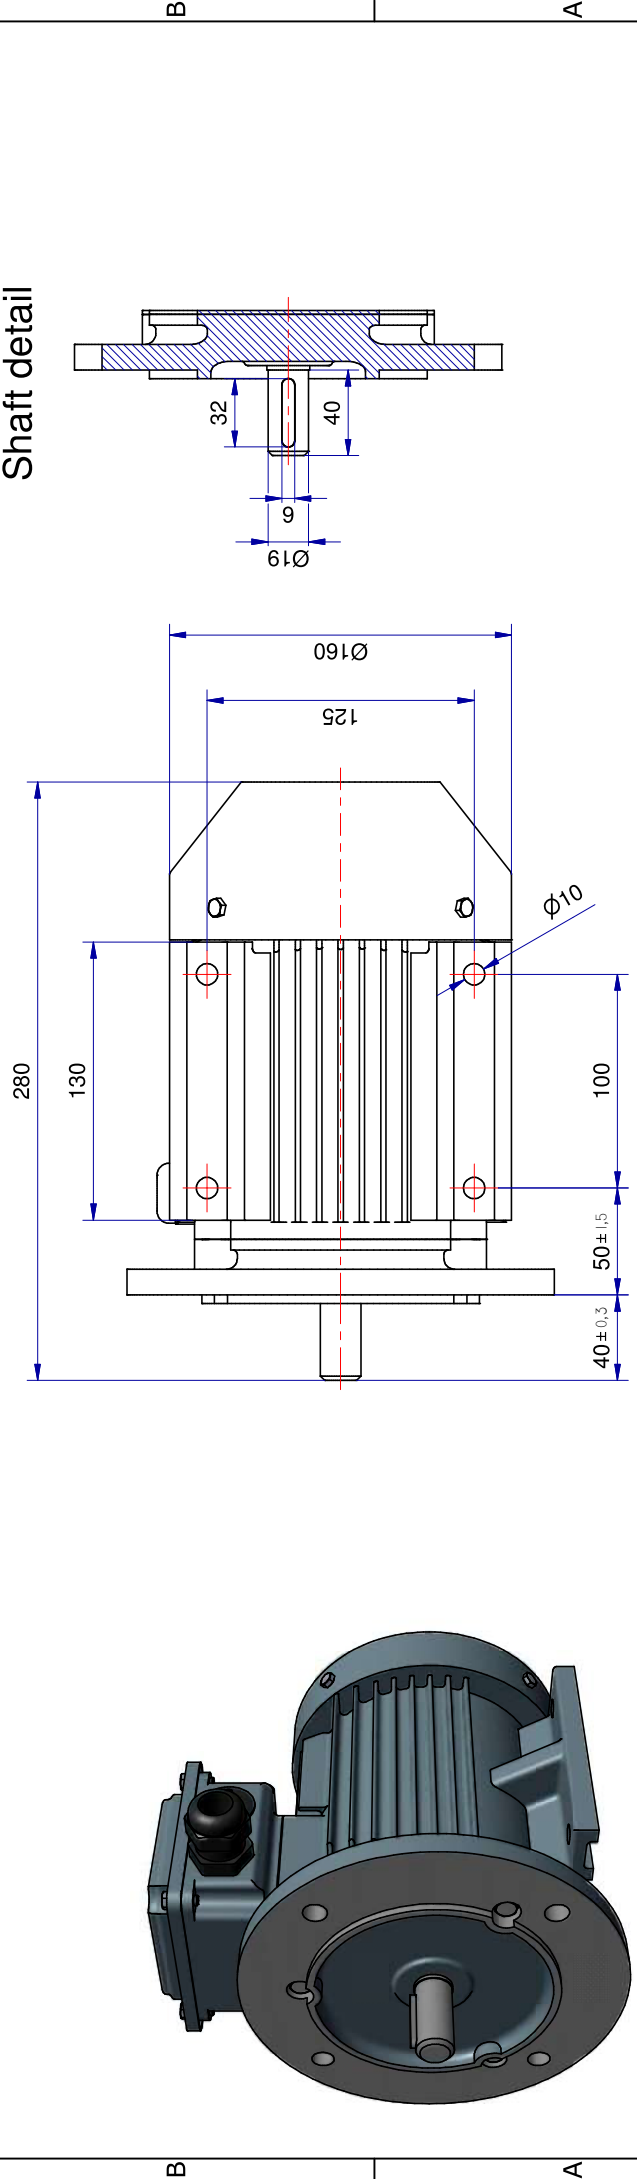

Shaft detail

01-IP55-Cast Iron-IE3-80 B35-2_6