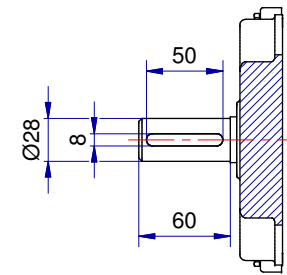

Shaft detail

01-IP55-Cast Iron-IE3-100 B3-2\_6