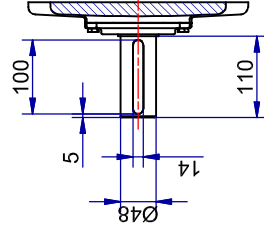

Shaft detail

01-IP55-Cast Iron-IE3-180L B3-2 4