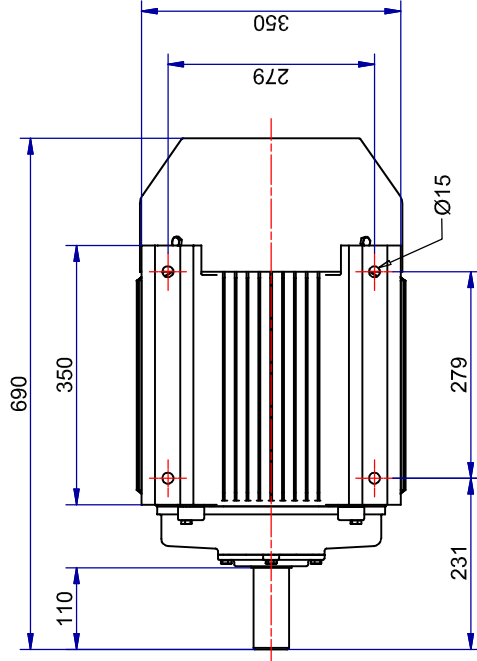

Shaft detail

01-IP55-Cast Iron-IE3-180L B3-2 4