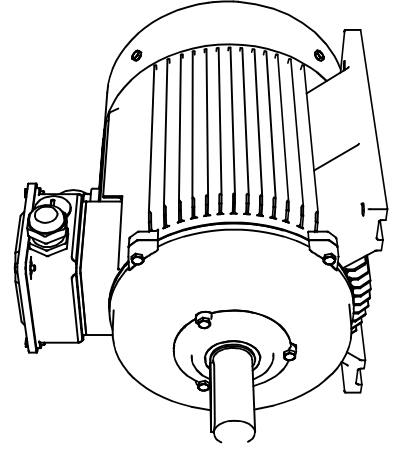

Shaft detail

01-IP55-Cast Iron-IE3-180L B3-2 4