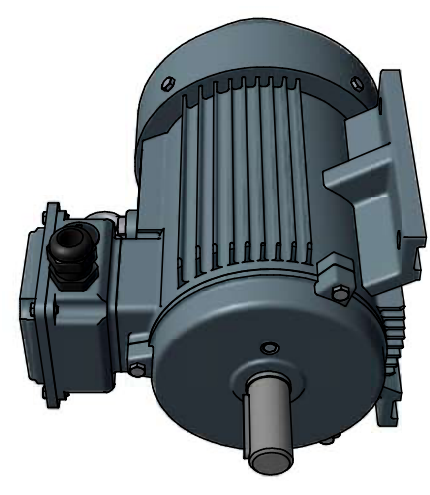

Shaft detail

01-IP55-Cast Iron-IE3-100 B3-2 6