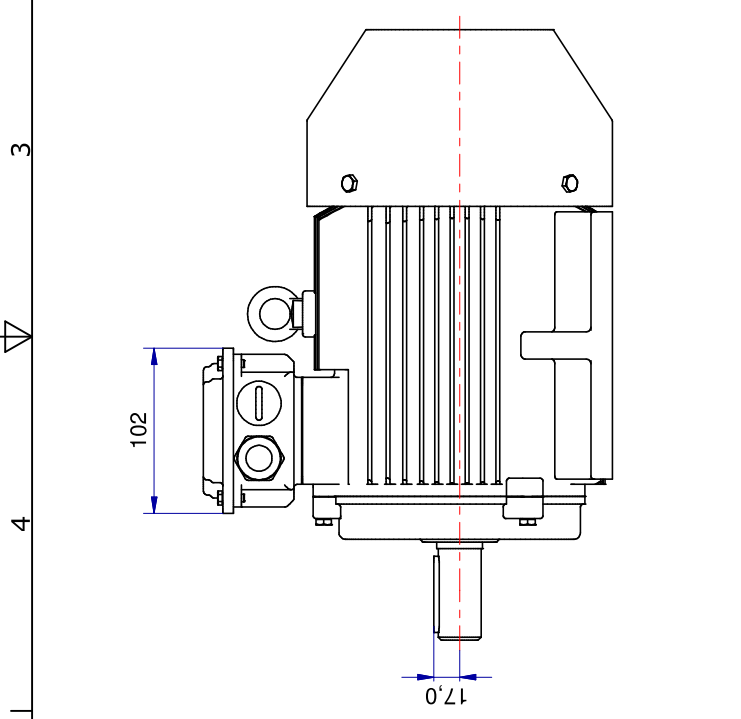

Shaft detail

01-IP55-Cast Iron-IE3-100 B3-2 6