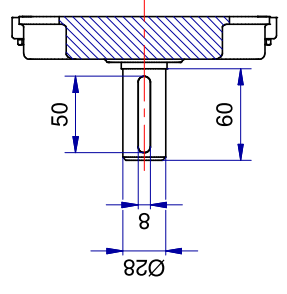

Shaft detail

01-IP55-Cast Iron-IE3-100 B3-2 6