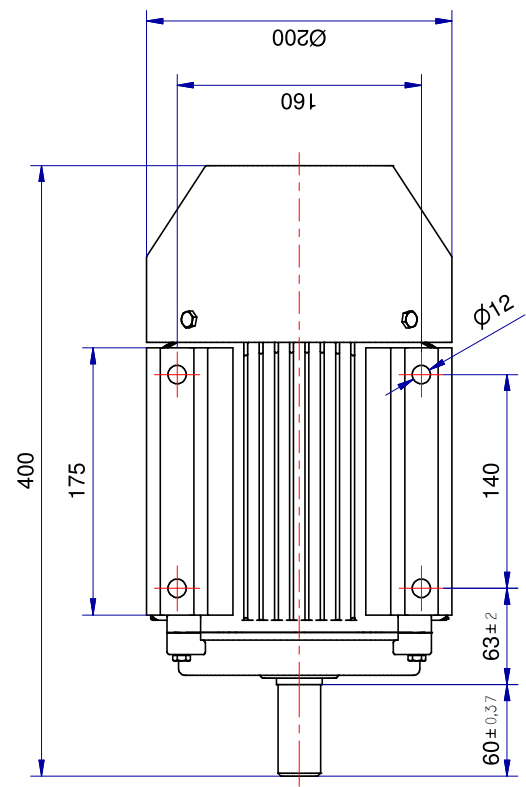

Shaft detail

01-IP55-Cast Iron-IE3-100 B3-2 6