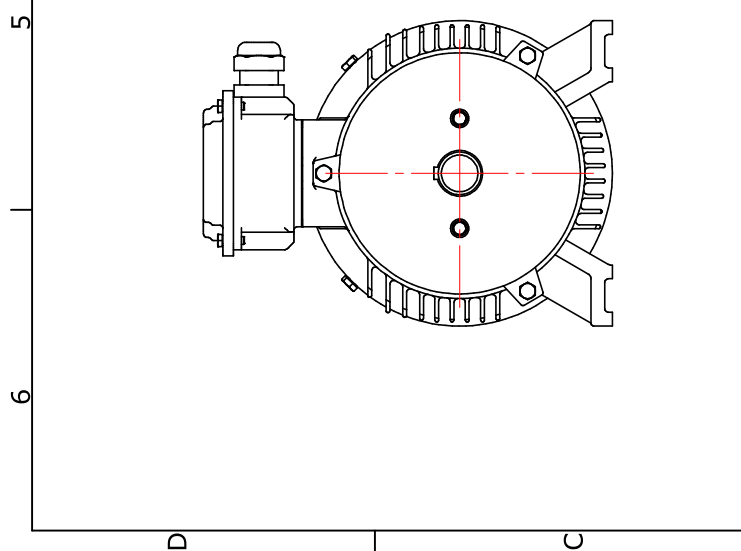

Shaft detail

01-IP55-Cast Iron-IE3-100 B3-2 6