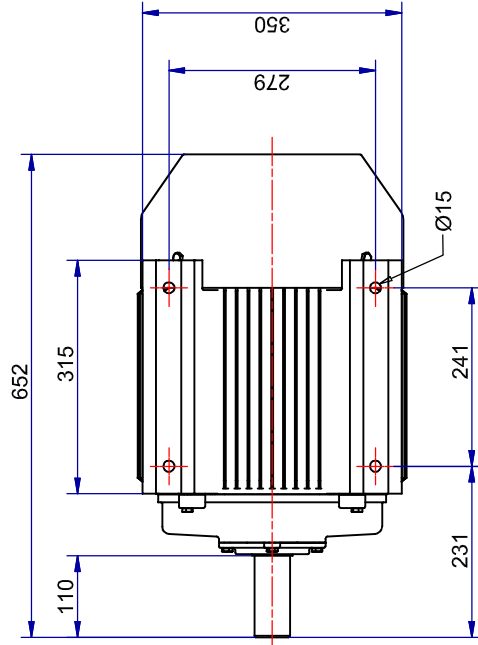

Shaft detail

01-IP55-Cast Iron-IE3-180M B3-2_4