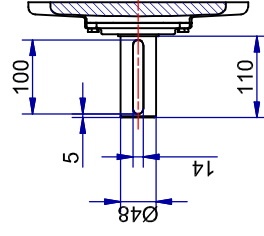

Shaft detail

01-IP55-Cast Iron-IE3-180M B3-2_4