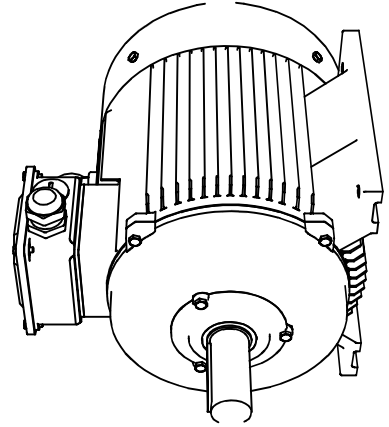

Shaft detail

01-IP55-Cast Iron-IE3-180M B3-2_4